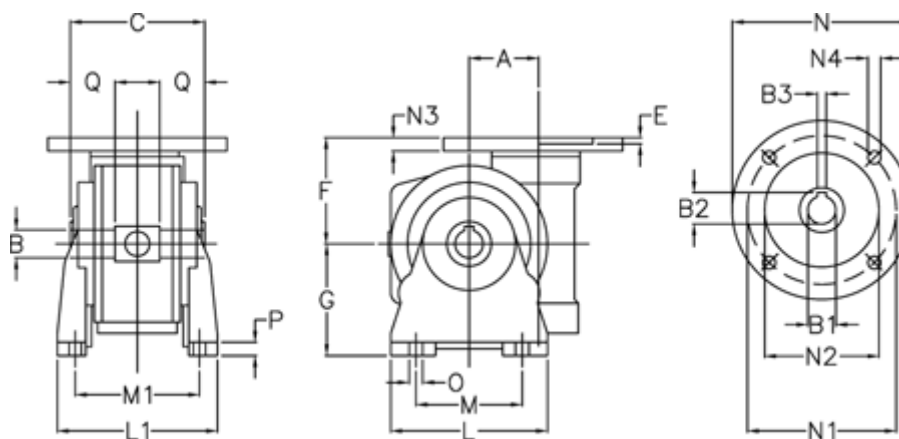

# Data Sheet

Article number: 3902049014323  
Description: Worm gear  
VF 49-V-14-63B14

## Measures

A	= 49.5	G	= 82	N3	= 7
B	= 25 H7	L	= 110	N4	= 6
B1 E7	= 11	L1	= 124	O	= 8.5
B2	= 12.8	M	= 63	P	= 12
B3 H9	= 4	M1	= 98.5	Q	= 22.5
C	= 82	N	= 90		
E	= 3	N1	= 75		
F	= 70	N2	= 60		